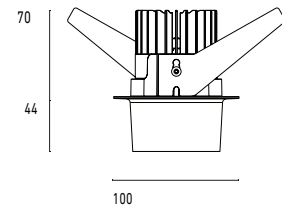

101 10 000311.021

Model

Name	Mono 100 Type 3 Recessed Downlighter
Finish	Structured Black
Area	Indoor

System

Power (Luminaire)	16W
Power (System)	19W
Voltage	240V-AC
Optics	Rotationally Symmetrical Direct 60°
Colour Temperature	2700°K
Luminous Flux	1350lm
TM30	Rf95 Rg103
CRI	Ra97
Lumen Maintenance	L90 B10 50000hrs
Chromacity	<3 McAdam Step Ellipse
Articulation	Fixed
Cut-Out	
Ingress Protection	IP44
Control Device	Remote Fixed Output (Included)
Class	III